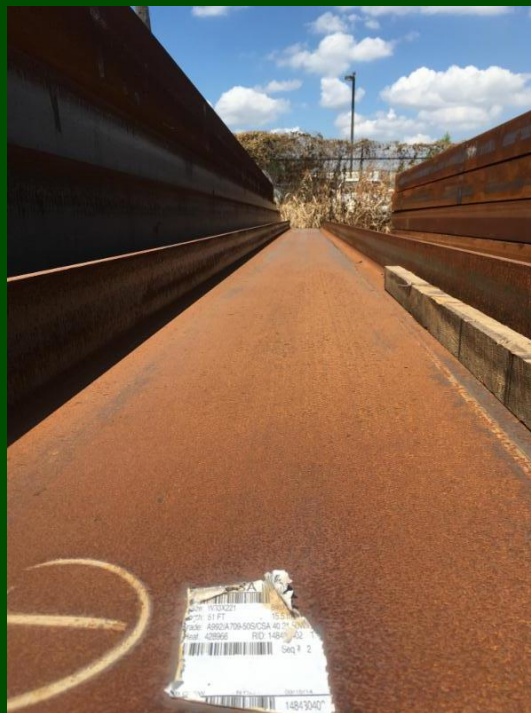

W24 x 117# x 25'	1	2,925	Available
W24 x 117# x 35'	1	4,095	
W24 x 279# x 40'	1	11,160	Available
W27 x 161# x 40'	3	19,320	
W30 x 173# x 25'	3	12,975	
W30 x 173# x 25'	8	34,600	Available
W33 x 201# x 20'	1	4,020	Available
W33 x 201# x 40'	5	40,200	
W33 x 221# x 20'	1	4,420	Available
W33 x 221# x 51'	10	112,710	Available

$25.95/cwt fob Loaded Truck/Houston, Texas